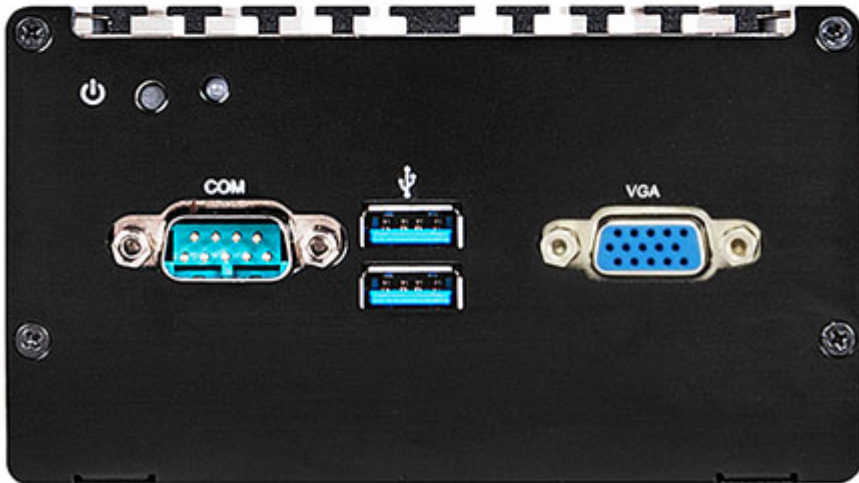

369.00 EUR
incl. 19% VAT, plus [shipping](#)

- Intel Apollo Lake SoC Processor
- 1 * SO-DIMM DDR3L up to 8GB
- 4 * USB3.0, 1 * COM, 1 * VGA, 2 * HDMI, 2 * RJ45, 1 * Audio (MIC + Line-out)
- M/B Form Factor :NUC (101x101mm)
- DC-12V_40W Adapter

MB Model	– JNU691B-3350 / NUC (101 X 101 mm) – JNU691B-3455 / NUC (101 X 101 mm)
Part No.	– HBJC323U691-335B (non-WIFI) / HBJC323U691W-335B (WIFI) – HBJC323U691-345B (non-WIFI) / HBJC323U691W-345B (WIFI)
BIOS	– AMI 128MB SMT Flash ROM
CPU/Chipset	– INTEL® Apollo Lake N3350 SoC Processor (TDP : 6W) – INTEL® Apollo Lake J3455 SoC Processor (TDP : 10W)
Memory	– 1 * DDR3L-1866MHz SO-DIMM up to 8GB
Storage	– 1 * Full-size mSATA/Mini-PCI Express shared slot – 1 * 2.5" SATA Drive (only support 2.5" HDD with a height ≤ 10mm)
Network	– 2 * Gigabit LAN – 1 * Half-size Mini-PCIE slot (for Mini-PCIE WIFI module) – 1 * SIM Card